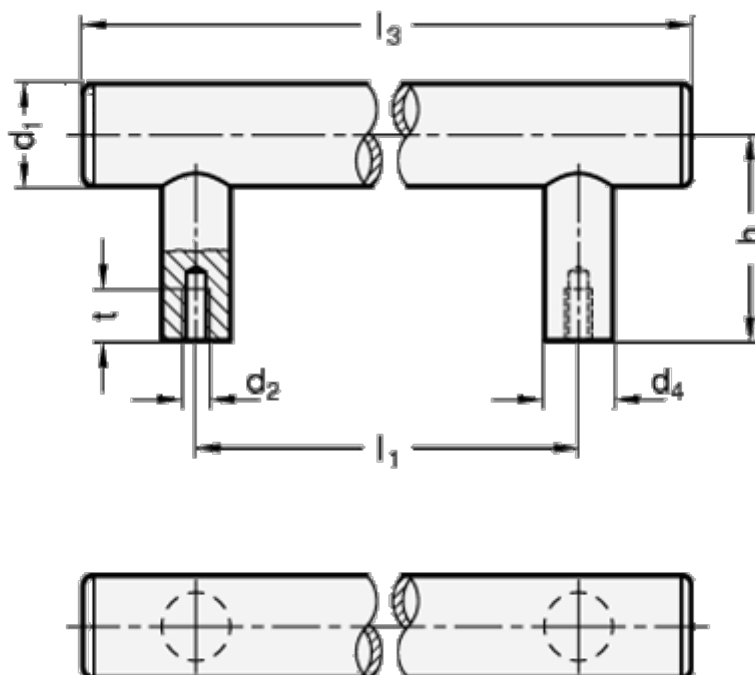

Article number: 20666530M8200K

Description: E+G St. steel tubular handle GN 666.5-30-M8-200-K  
K - with plastic cover cap, mounted from the back

## Measures

d1	= 30
d2	= M8
d4	= 20
h	= 60
l1 +/-0.5	= 200
l3	= 265
l4	= 15
t min	= 15